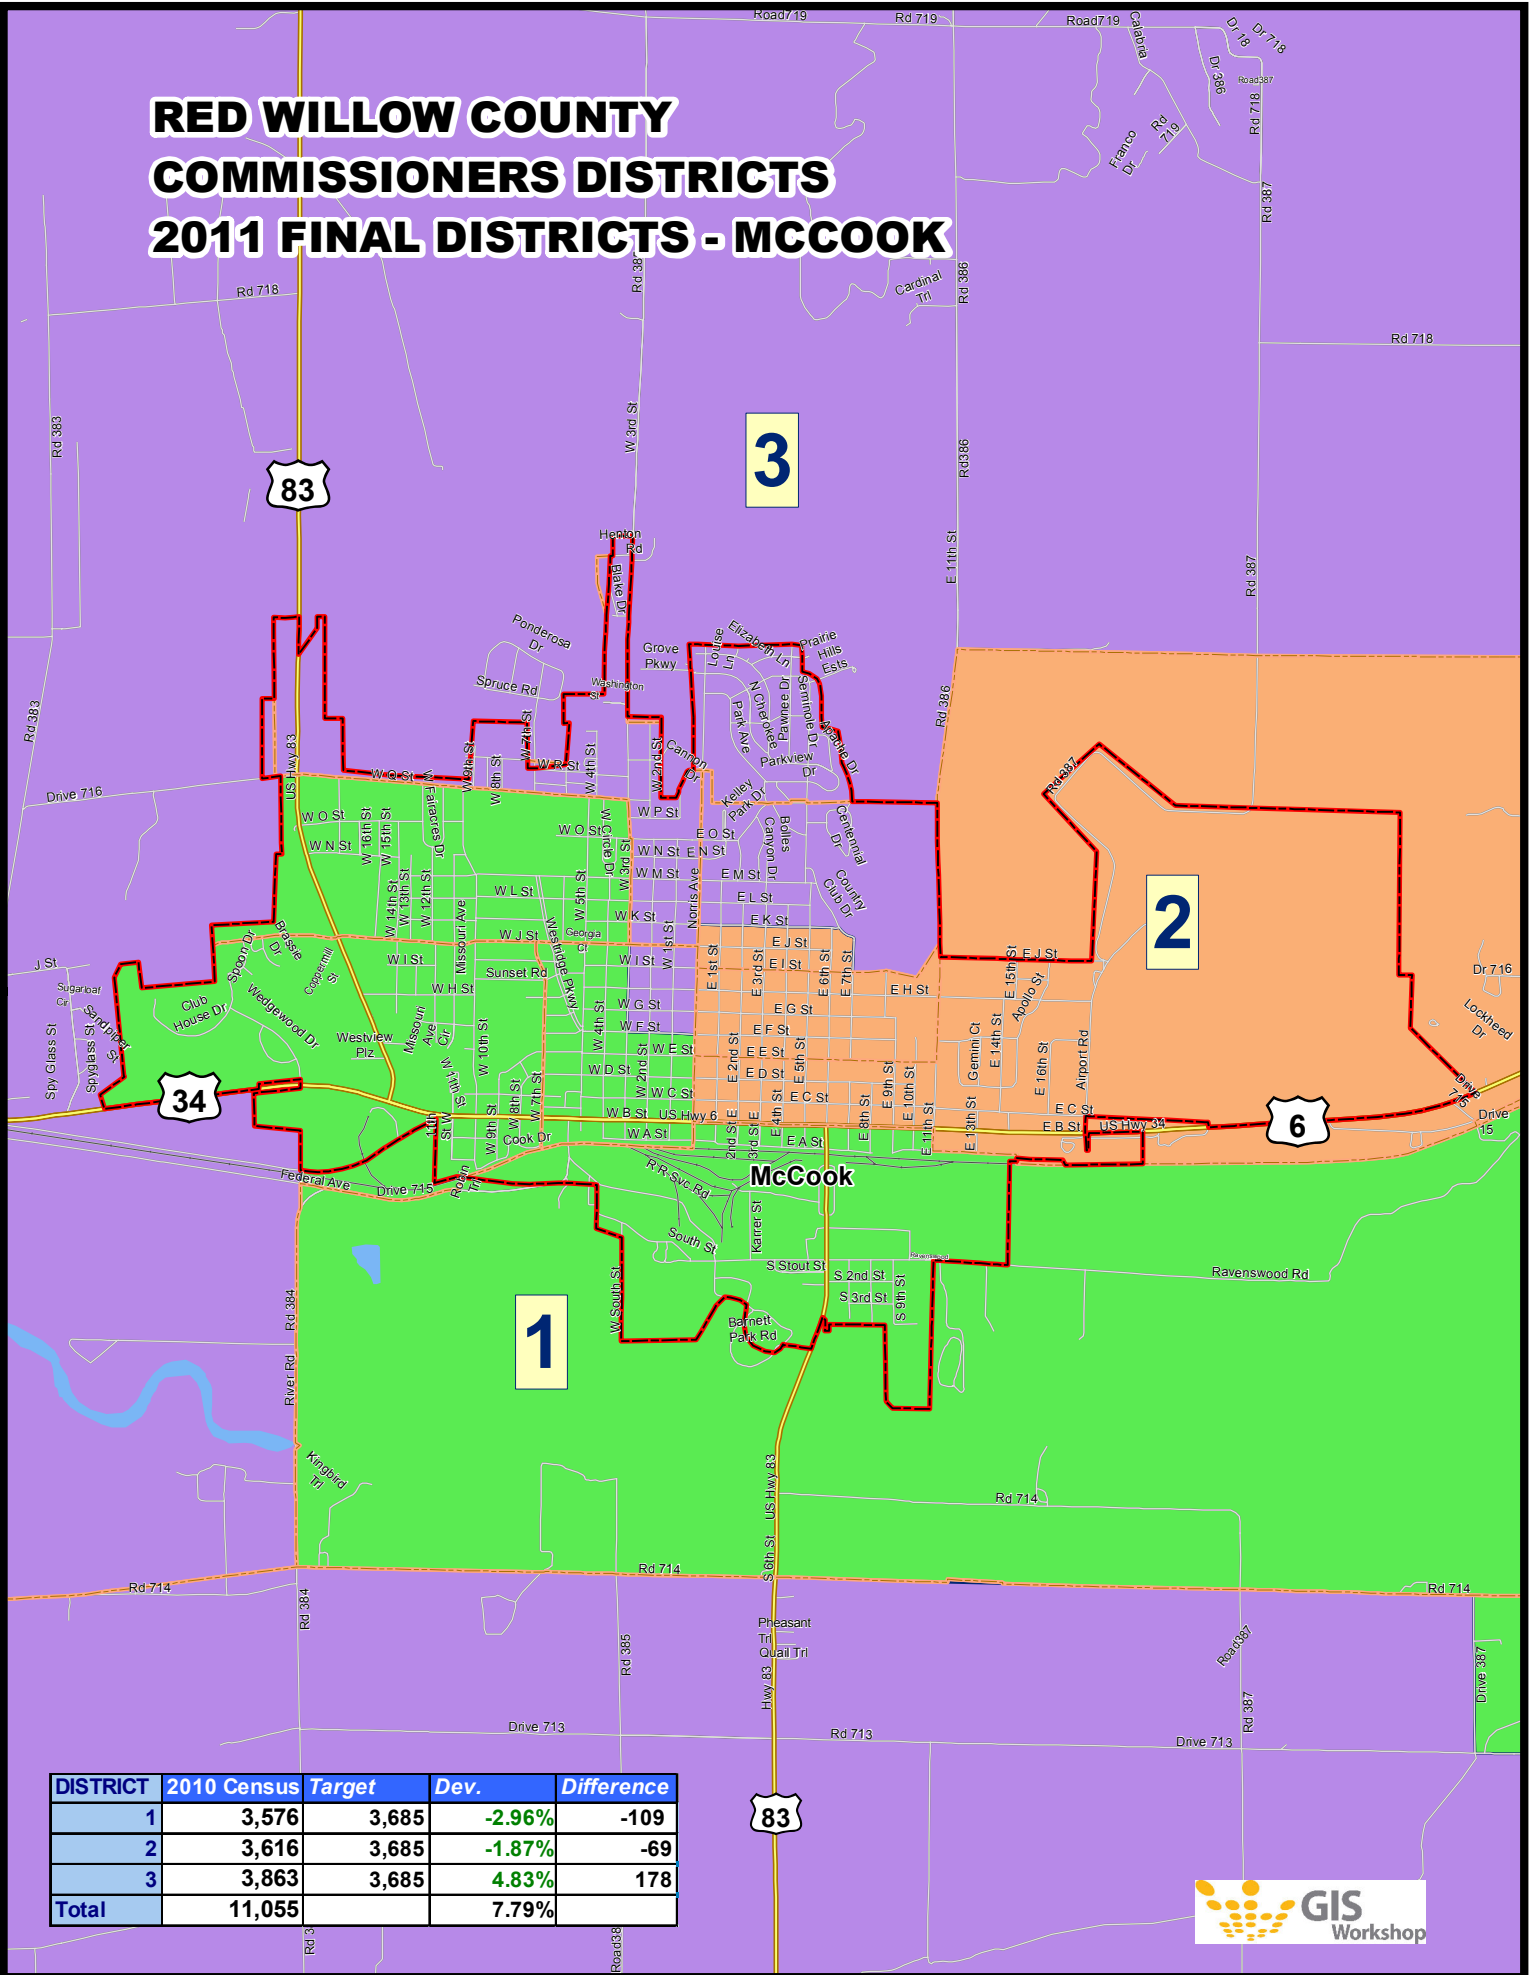

RED WILLOW COUNTY COMMISSIONERS DISTRICTS 2011 FINAL DISTRICTS - MCCOOK

DISTRICT	2010 Census	Target	Dev.	Difference
1	3,576	3,685	-2.96%	-109
2	3,616	3,685	-1.87%	-69
3	3,863	3,685	4.83%	178
Total	11,055		7.79%	